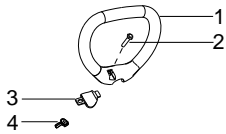

Ref.	Part No.	Description	Ref.	Part No.	Description
1.	545125301	Assy-Cable/Wire Harness	20.	530052286	Limiter-Line
2.	545066001	Trigger	21.	530015814	Screw
3.	545062001	Housing-Throttle (RH)	22.	530016014	Screw
4.	530016448	Screw	23.	545003902	Screw
5.	530016449	Screw	25.	530015771	Screw
6.	530016454	Spring-Trigger	26.	530057554	Bracket-Shield
7.	530059804	Lockout-Throttle	27.	530096295	Assy-Gearbox
8.	545045601	Spring-Lockout	28.	537234901	Driver - Disc
9.	545067001	Housing-Throttle (LH)			
10.	545030601	Kit-Switch			
11.	★ ★ ★ ★ ★	Screw			
12.	★ ★ ★ ★ ★	Knob			
13.	★ ★ ★ ★ ★	Assy-Loop Handle (Incl. 11,12,14,15)			
14.	★ ★ ★ ★ ★	Spacer			
15.	★ ★ ★ ★ ★	Nut - Square M6			
16.	545006066	Kit-Driveshaft Upper (Incl. decal)			
17.	503200725	Screw - Clamp			
18.	545006067	Kit-Lower Shaft (Incl. 22,23,26,27)			
19.	545030901	Kit-Shield (Incl. 20,21,25)			
				<b>Not Shown</b>	
				545135301	Decal-Upper Shaft Warning
				545096701	Decal-Lower Shaft Warning

✓ = New Part Number For This IPL

★ = Refer to the Service Reference Indicated for more information. (Located at the END of the IPL)

<b>Parts List No.</b> 545014337		<b>Husqvarna</b> <sup>®</sup> <b>PARTS LIST</b>	<b>MODEL</b> 125LDX ROW
<b>Date</b> 9/14/09	<b>Replaces</b> 545014337 - 9/11/08		<b>NOTE</b> : Illustration may differ from actual model due to design changes.

✓ = New Part Number For This IPL

★ = Refer to the Service Reference Indicated for more information.(Located at the END of the IPL)

<b>Parts List No.</b> 545014337		<b>Husqvarna</b> ® PARTS LIST	<b>MODEL</b> 125LDX ROW
<b>Date</b> 9/14/09	<b>Replaces</b> 545014337 - 9/11/08		<b>NOTE</b> : Illustration may differ from actual model due to design changes.

Serial Number - 2007-230N and lower, please use the following parts:

- Ref.# 1 - 545180809 Kit - Loop Handle (Includes Hardware)
- Ref.# 2 - 530015820 Bolt
- Ref.# 3 - 530059185 Handle Clamp
- Ref.# 4 - 530016152 Wingnut