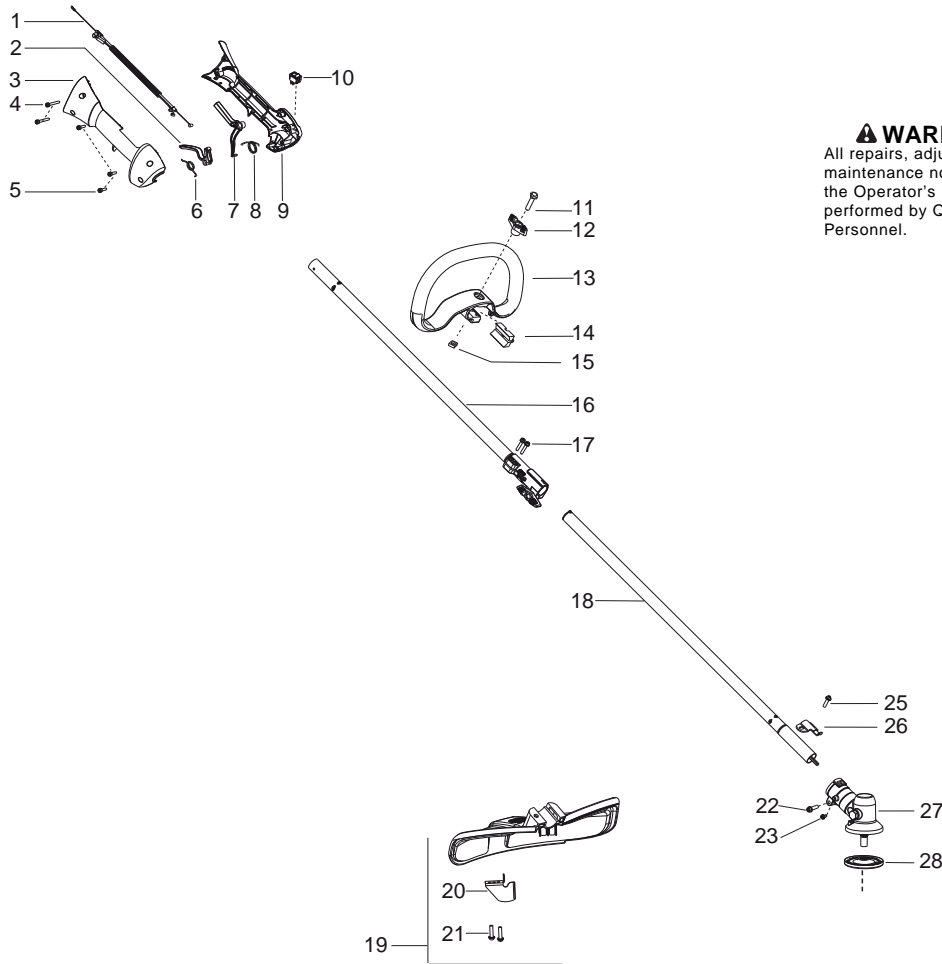

Parts List No. 545014337		Husqvarna® PARTS LIST	MODEL 125LDX ROW	
Date 9/14/09	Replaces 545014337 - 9/11/08		NOTE : Illustration may differ from actual model due to design changes.	Page: 1

⚠ WARNING
All repairs, adjustments and maintenance not described in the Operator's Manual must be performed by Qualified Service Personnel.

Ref.	Part No.	Description	Ref.	Part No.	Description
1.	545125301	Assy-Cable/Wire Harness	20.	530052286	Limiter-Line
2.	545066001	Trigger	21.	530015814	Screw
3.	545062001	Housing-Throttle (RH)	22.	530016014	Screw
4.	530016448	Screw	23.	545003902	Screw
5.	530016449	Screw	25.	530015771	Screw
6.	530016454	Spring-Trigger	26.	530057554	Bracket-Shield
7.	530059804	Lockout-Throttle	27.	530096295	Assy-Gearbox
8.	545045601	Spring-Lockout	28.	537234901	Driver - Disc
9.	545067001	Housing-Throttle (LH)			
10.	545030601	Kit-Switch			
11.	★ ★ ★ ★ ★	Screw			
12.	★ ★ ★ ★ ★	Knob			
13.	★ ★ ★ ★ ★	Assy-Loop Handle (Incl. 11,12,14,15)			
14.	★ ★ ★ ★ ★	Spacer			
15.	★ ★ ★ ★ ★	Nut - Square M6			
16.	545006066	Kit-Driveshaft Upper (Incl. decal)			
17.	503200725	Screw - Clamp			
18.	545006067	Kit-Lower Shaft (Incl. 22,23,26,27)			
19.	545030901	Kit-Shield (Incl. 20,21,25)			
				Not Shown	
				545135301	Decal-Upper Shaft Warning
				545096701	Decal-Lower Shaft Warning

✓ = New Part Number For This IPL

★ = Refer to the Service Reference Indicated for more information. (Located at the END of the IPL)