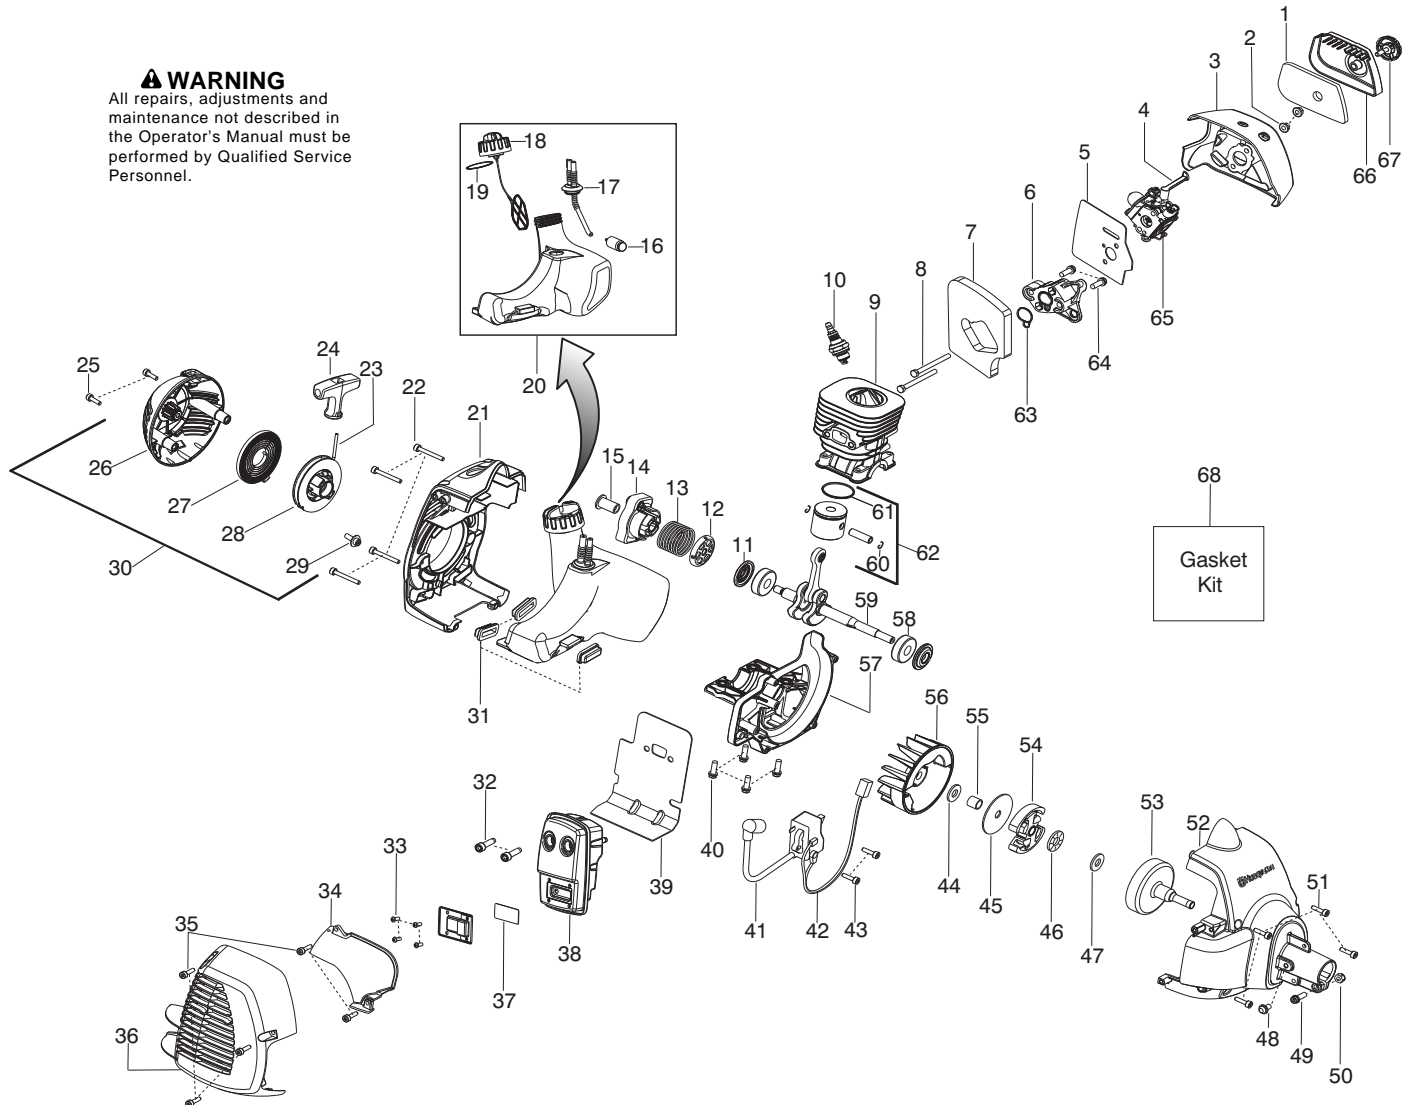

Parts List No. 545014337		Husqvarna® PARTS LIST	MODEL 125LDX ROW	
Date 9/14/09	Replaces 545014337 - 9/11/08		NOTE : Illustration may differ from actual model due to design changes.	Page: 2

▲ WARNING

All repairs, adjustments and maintenance not described in the Operator's Manual must be performed by Qualified Service Personnel.

Ref.	Part No.	Description	Ref.	Part No.	Description	Ref.	Part No.	Description
1.	530150253	Filter	25.	530016426	Screw	48.	530016469	Screw
2.	530016101	Nut-Carb. Screw	26.	545081802	Kit-Starter Hsg./C'case (Incl. 25,30,57)	49.	530016470	Screw
3.	545084601	Air Box	27.	545029801	Kit-Starter Spring	50.	530015768	Locknut
4.	530057844	Lever - Choke	28.	545029701	Kit-Starter Pulley	51.	530016456	Screw
5.	545050402	Kit-Carb. Gasket (Incl. 7,63)	29.	530016468	Screw	52.	545017501	Assy-Fan Housing
6.	530035596	Adaptor-Carb.	30.	545106301	Assy-Starter Hsg.(Incl. 23,24,26,27,28,29)	53.	530150039	Assy-Clutch Drum
7. ✓	545008084	Kit-Gasket (foam)	31.	530059780	Isolator-Tank	54.	545050405	Kit-Clutch Assy.
8.	530016400	Bolt	32.	530058982	Bolt-Muffler	55.	530057852	Spacer
9.	545001001	Cylinder	33.	530015496	Screw	56.	530039242	Flywheel
10.	952030201	Plug-Spark (RCJ-8Y)	34.	530150440	Shield-Heat	57.	545054601	Crankcase
11.	545050403	Kit-Crankshaft seal	35.	530016449	Screw	58.	545013401	Bearing
12.	530016475	Washer-Starter	36.	545104901	Guard-Muffler	59.	545030001	Kit-Crankshaft
13.	545160301	Spring-Starter Cup	37.	545030501	Kit-Spark (Incl. 33)	60.	530015162	Retainer-Piston Pin
14.	545102303	Assy-Starter Cup	38.	545057502	Assy-Muffler	61.	530019283	Ring-Piston
15.	530059800	Coupling-Starter	39. ✓	545008084	Kit-Gasket-Paper Met.	62.	545030301	Kit-Piston (Incl. 60,61)
16.	530095646	Assy-Fuel Filter	40.	530015897	Screw	63. ✓	545008084	Kit-Gasket (adaptor seal)
17.	545081897	Kit-Fuel Line	41.	545046701	Module	64.	530015897	Screw
18.	530150350	Assy-Cap w/ret.(Incl. 19)	42.	530039227	Assy-Leadwire	65.	★★★★★	Kit-Carb. (Incl. 4,5)
19. ✓	545008084	Kit-Gasket O-ring - Fuel Cap	43.	530016456	Screw	66.	530057846	Cover-Air Box
20.	545105104	Assy-Fuel Tank (Incl. 16,17,18,19)	44.	530016463	Washer	67.	530059796	Assy-Knob
21.	530057851	Shroud-Rear	45.	530094189	Washer-Clutch	68. ✓	545008084	Kit-Gasket (Incl. 5,7,11,19,39,63)
22.	530016448	Screw	46.	545173401	Bearing - Thrust	Not Shown		
23.	545029901	Kit-Rope	47.	530016420	Washer - Thrust	530058709	Bulb-Purge	
24.	530150318	Handle-Starter						

✓ = New Part Number For This IPL

★ = Refer to the Service Reference Indicated for more information.(Located at the END of the IPL)